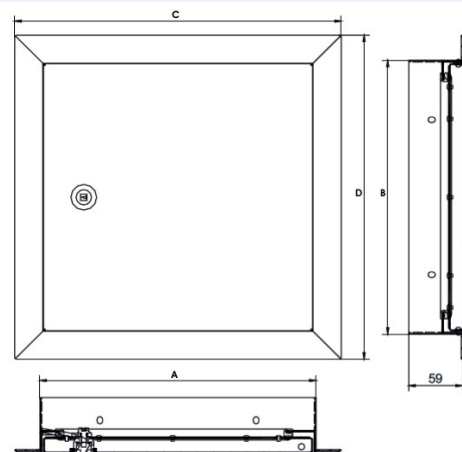

HEIKA-Solid Rain

Heika-Softline Solid Rain resistant against driving-rain

- Very robust system, the frame and the door are made of **stainless steel 1.4016** of **1,5 mm thickness, whitecoated**
- Fastening with help of wall anchors
- Exterior wall installation (with or without insulation) or in showers possible
- **Tested for driving rain as per EN 12208/EN 1027**
- Frames with softened profiles ensure smooth finish
- Removable door panel
- 8 mm square compression lock with key
- Standard sizes from 200 x 200 mm to 600 x 600 mm
- Other colors and special sizes possible on request

Numéro d'article	Cotes de montage A x B	Cotes hors-tout cadre C x D
RA200200VK	200 x 200 mm	255 x 255 mm
RA300300VK	300 x 300 mm	355 x 355 mm
RA400400VK	400 x 400 mm	455 x 455 mm
RA400600VK	400 x 600 mm	455 x 655 mm
RA500500VK	500 x 500 mm	555 x 555 mm
RA600600VK	600 x 600 mm	655 x 655 mm

A x B = Cotes d'encastrement
C x D = cotes hors-tout